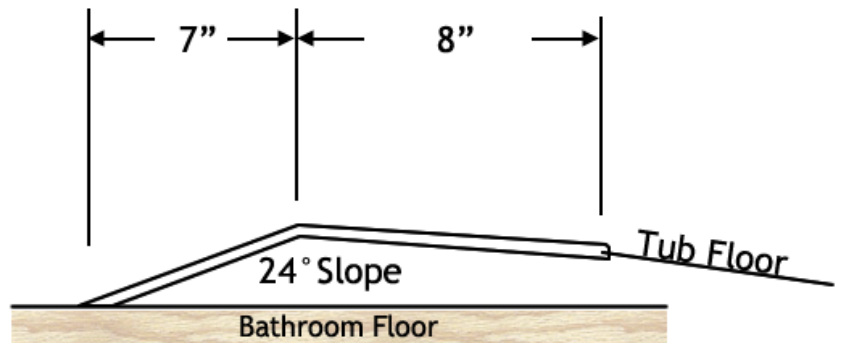

# No plumbing changes! No permits necessary!

This simple conversion is saving people thousands of dollars in remodeling costs.

Your Current Tub

Your Current Tub  
Converted To A Roll-In Tub

## Benefits and Safety Features:

- Non-Skid Footing
- Wide 32" Opening
- Gentle Entry Slope
- Self-Draining Design
- Barrier Free
- Easy to Clean
- Installed in Just 1 Day
- Affordably Priced

The AmeriGlide Bathtub Conversion Kit is the only one of its kind on the market today that we are aware of! The 32" opening affords easy ADA Shower Chair slope-access into your existing converted bathtub for shower bathing in just 1 day!