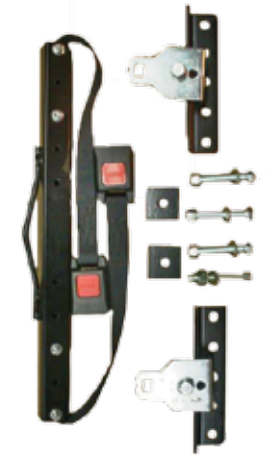

Extensive Docking Device Selection